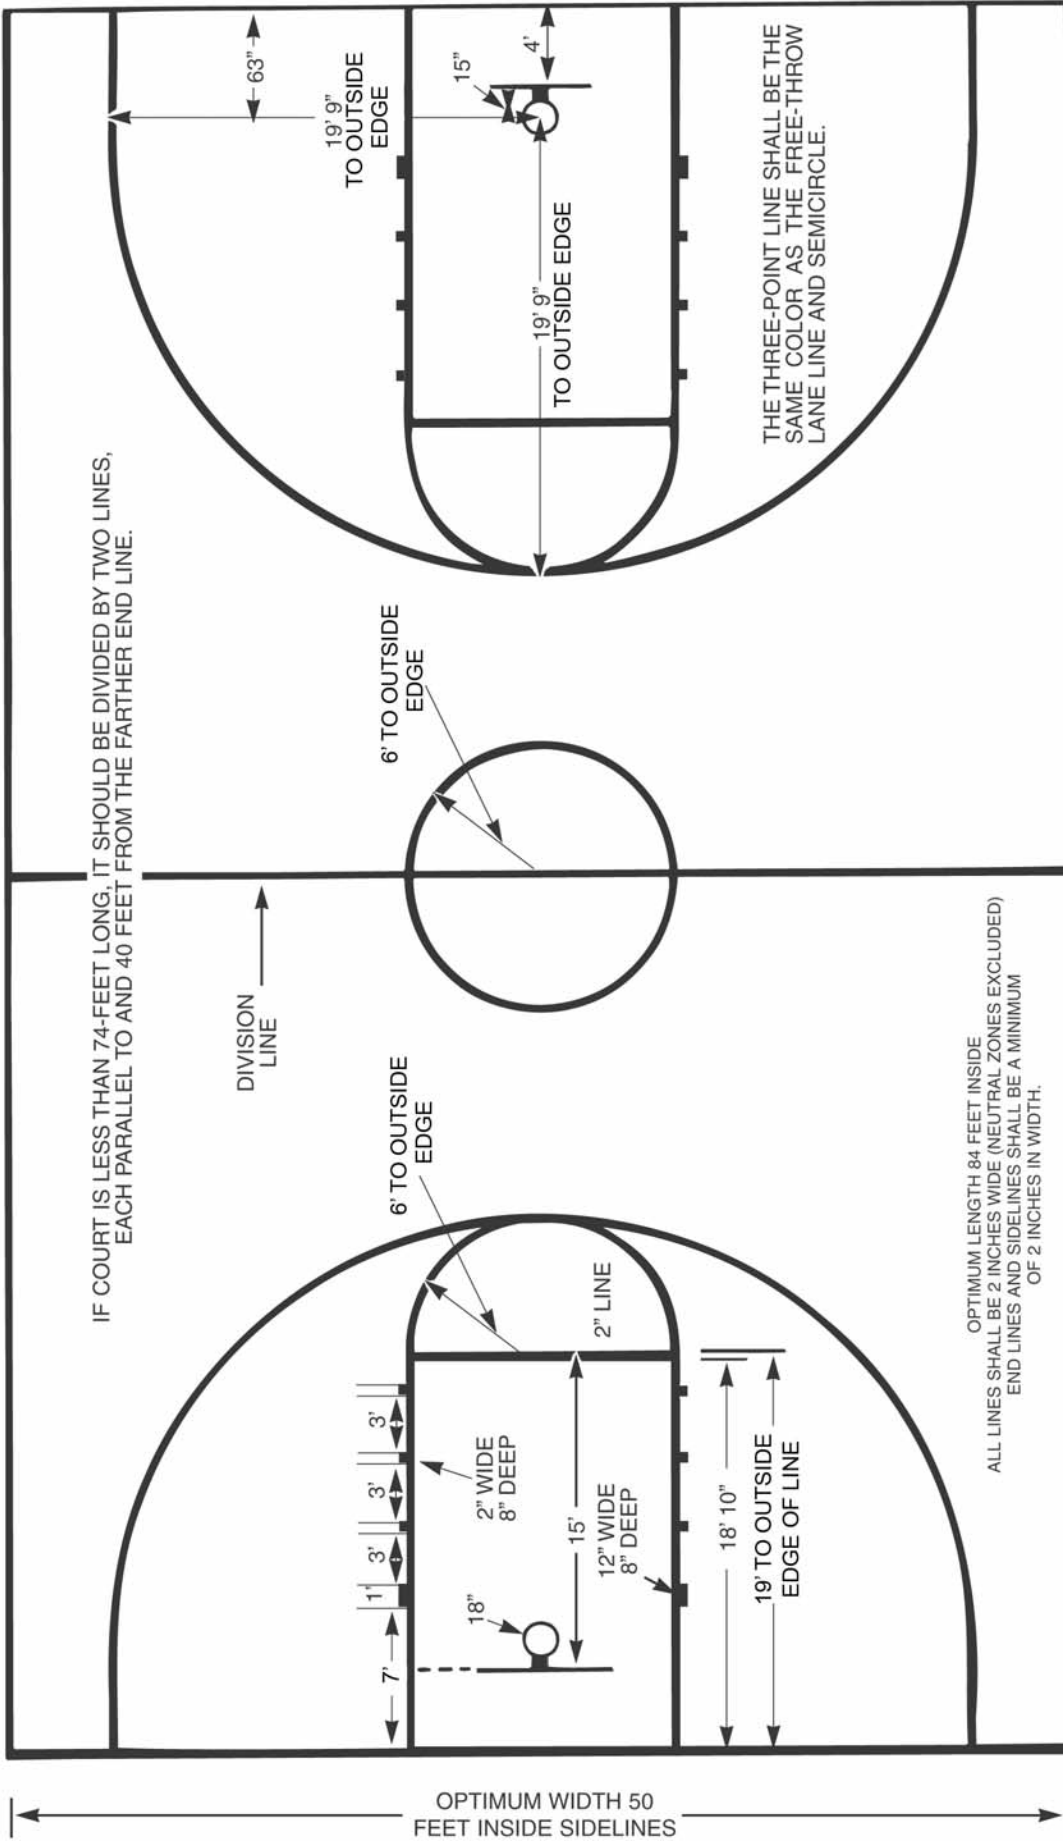

ATTACHMENT 4 - Basketball Court Dimensions

BASKETBALL COURT DIAGRAM

(See Rule 1-13 for location and size of optional coaching box)

Left End Shows
Rectangular Backboard
72-Inches Wide

MINIMUM OF 3 FEET
Preferably 10 feet of unobstructed space outside. If impossible to provide 3 feet, a narrow broken 1-inch line should be marked inside the court parallel with and 3 feet inside the boundary.

Right End Shows
Fan Backboard
54-Inches Wide