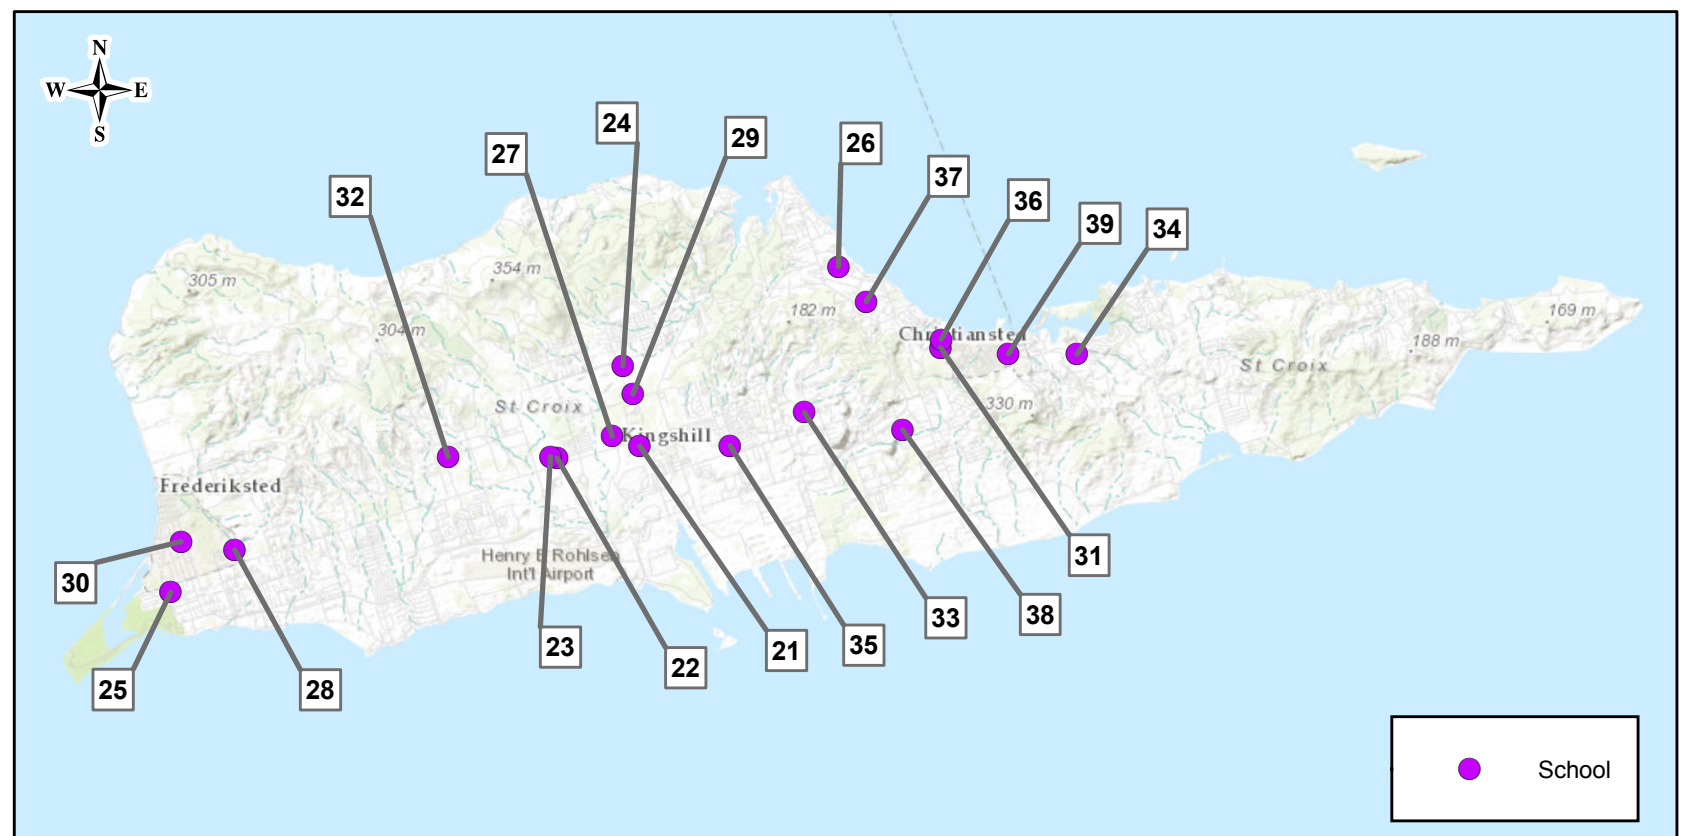

* - Not Assessed by IA PRT

USVI - SCHOOLS

MISSION: TF VICE - IA

SOURCE: TF VICE

DISCLAIMER: USACE makes no warranties, either expressed or implied, regarding the fitness of suitability of this map for any other purpose that to depict situational awareness

Service Layer Credits: Sources: Esri, HERE, DeLorme, Intermap, increment P Corp., GEBCO, USGS, FAO, NPS, NRCAN, GeoBase, IGN, Kadaster NL, Ordnance Survey, Esri Japan, METI, Esri China (Hong Kong), swisstopo, MapmyIndia, © OpenStreetMap

POC: TREVOR.R.LANCASTER@USACE.ARMY.MIL
Document Path: D:\EM\Maps\TF_VICE\INFO\CPF_IA\IA20171129_USVI_Schools.mxd

Time: 5:48:46 PM
Date: 11/29/2017

THIS MAP IS NOT FOR PLANNING PURPOSES

PRE DEC/FOR OFFICIAL USE ONLY