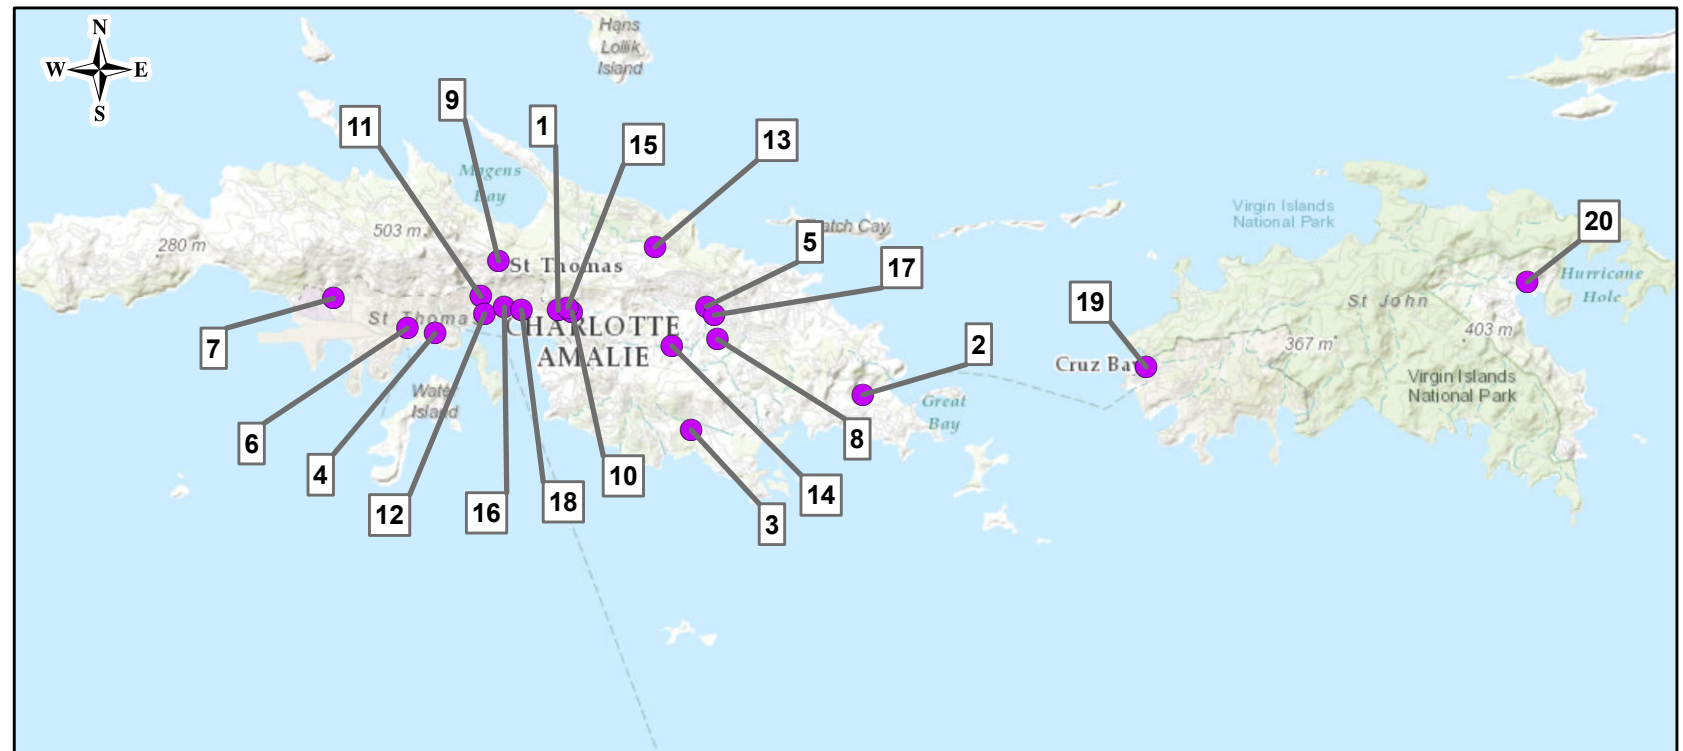

* - Not Assessed by IA PRT

USVI - SCHOOLS

MISSION: TF VICE - IA

SOURCE: TF VICE

DISCLAIMER: USACE makes no warranties, either expressed or implied, regarding the fitness of suitability of this map for any other purpose that to depict situational awareness

Service Layer Credits: Sources: Esri, HERE, DeLorme, Intermap, increment P Corp., GEBCO, USGS, FAO, NPS, NRCAN, GeoBase, IGN, Kadaster NL, Ordnance Survey, Esri Japan, METI, Esri China (Hong Kong), swisstopo, MapmyIndia, © OpenStreetMap

POC: TREVOR.R.LANCASTER@USACE.ARMY.MIL
Document Path: D:\EM\Maps\TF_VICE\INFO\CPF_IA\IA20171129_USVI_Schools.mxd

Time: 5:48:46 PM
Date: 11/29/2017

THIS MAP IS NOT FOR PLANNING PURPOSES

PRE DEC/FOR OFFICIAL USE ONLY